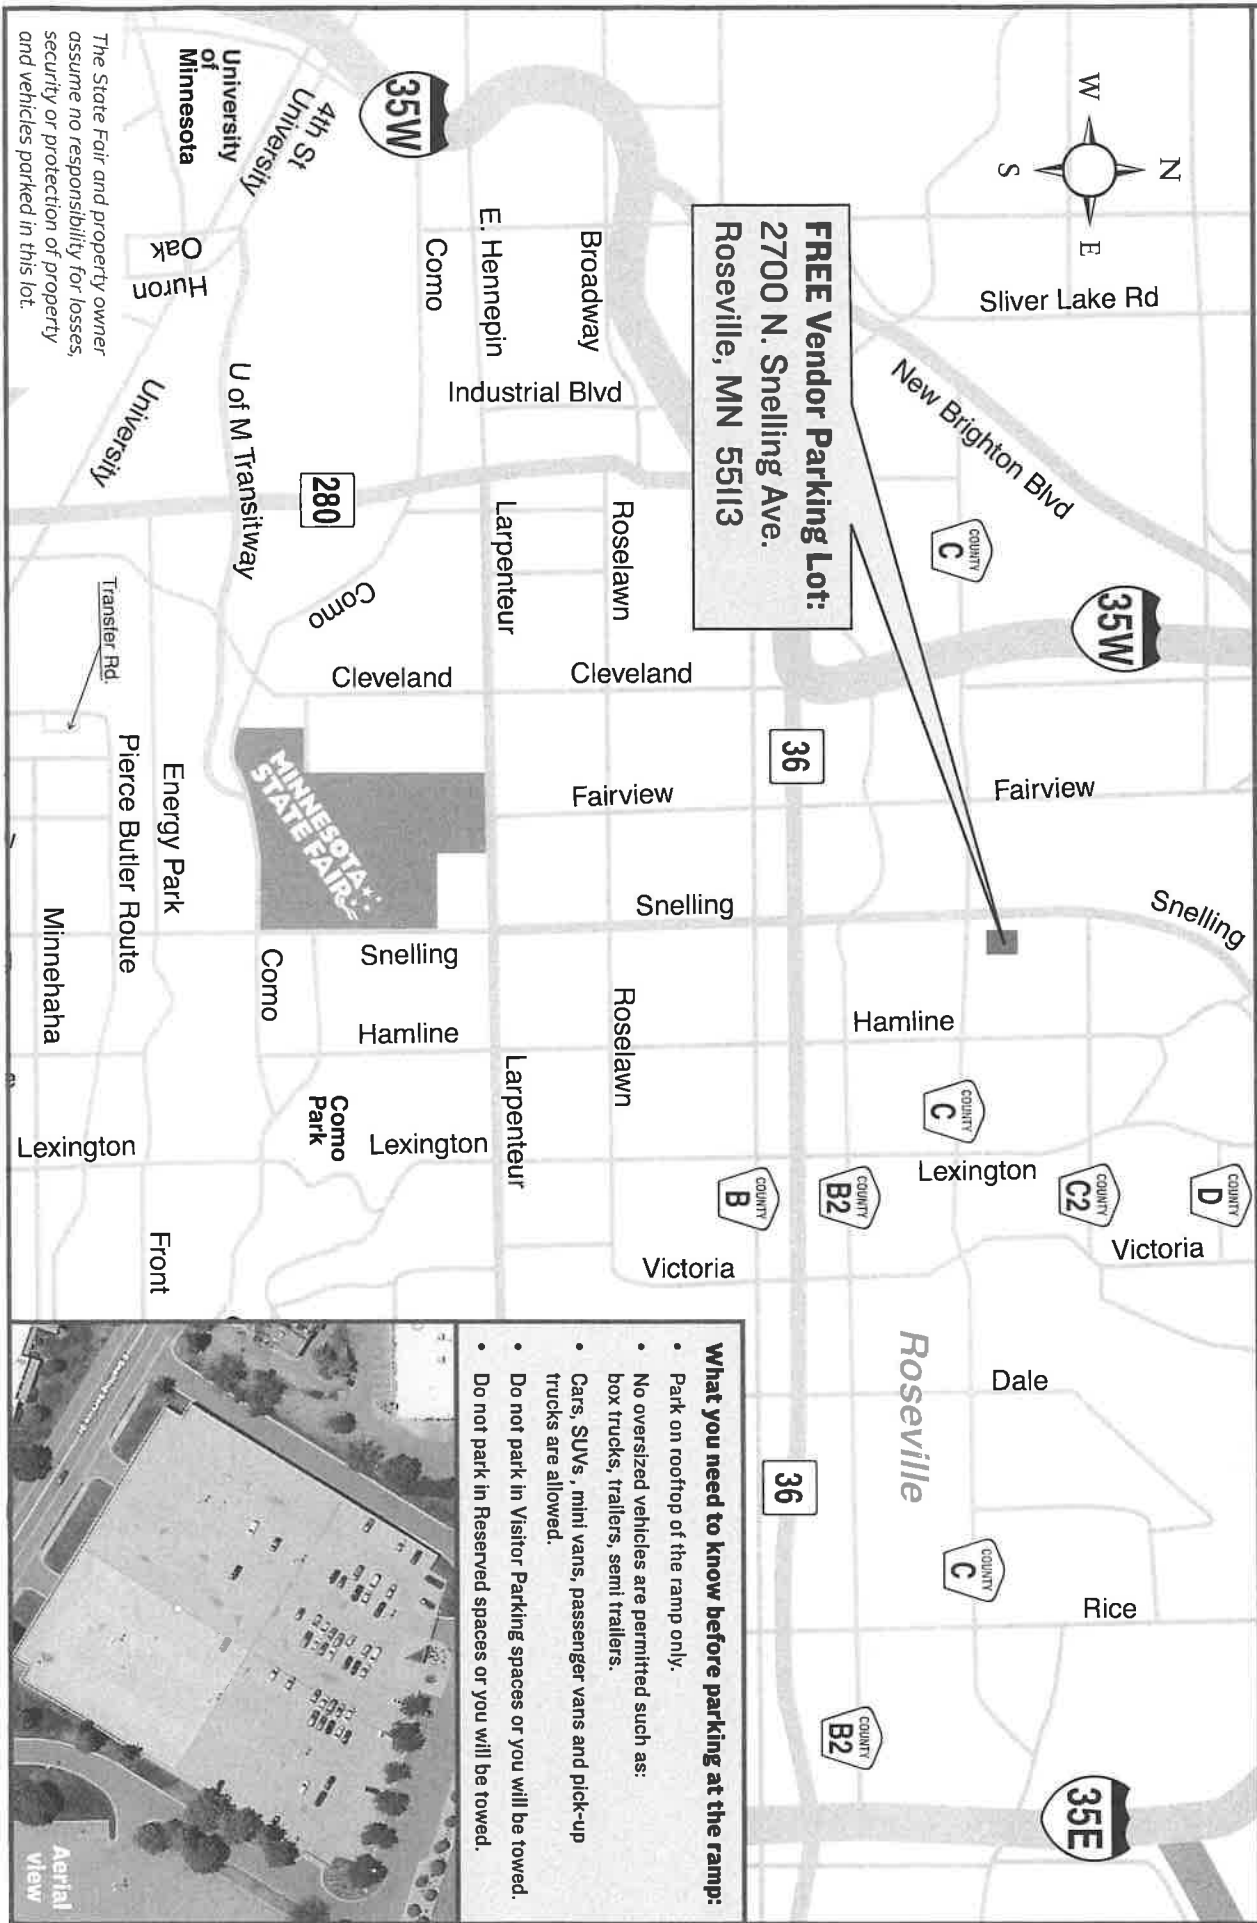

# MINNESOTA STATE FAIR

**FREE Vendor Parking Lot:**  
 2700 N. Snelling Ave.  
 Roseville, MN 55113

- Approximately 340 parking spaces available on the top of the ramp.
- Parking is first come, first served.
- Hours of operations/bus service are 5:30 a.m. to 1 a.m.
- August 26 through Labor Day, September 6, 2021

**FREE Vendor Parking Lot:**  
 2700 N. Snelling Ave.  
 Roseville, MN 55113

**What you need to know before parking at the ramp:**

- Park on rooftop of the ramp only.
- No oversized vehicles are permitted such as: box trucks, trailers, semi trailers.
- Cars, SUVs, mini vans, passenger vans and pick-up trucks are allowed.
- Do not park in Visitor Parking spaces or you will be towed.
- Do not park in Reserved spaces or you will be towed.

The State Fair and property owner assume no responsibility for losses, security or protection of property and vehicles parked in this lot.

Aerial View