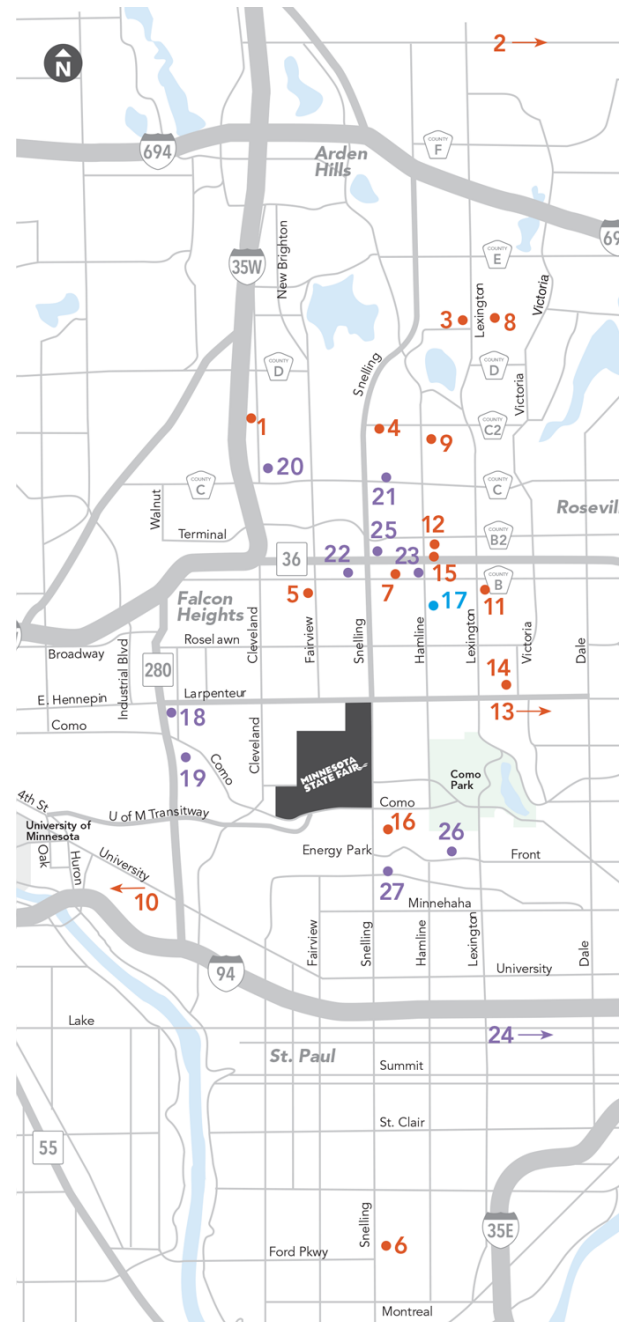

Take a **BUS** to the **STATE FAIR**

Aug. 26 – Sept. 6, 2021

MINNESOTA STATE FAIR

Park & Ride Information

Park for free. Ride for free. Serving 27 Twin Cities locations, most of which are close to the fairgrounds.

EVERY DAY, AUG. 26 - SEPT. 6

PICK UP AND DROP OFF AT TRANSIT HUB

- 2955 Centre Pointe Drive
Between 35W and Cleveland Ave., north of Courtyard by Marriott
- Calvary Church - White Bear Township
4604 Greenhaven Dr., White Bear Township, 55127
(Open Sundays at 1 p.m.)
- Catholic United Financial
3499 Lexington Ave. N., Arden Hills, 55126
Lexington Ave., two blocks south of Co. Rd. E
- Centennial United Methodist Church
1524 W. Co. Rd. C2 W., Roseville, 55113
One block east of Snelling on Co. Rd. C2 (Open Sundays 1 p.m.)
- Church of Corpus Christi
2131 Fairview Ave. N., Roseville, 55113
SW corner of Co. Rd. B and Fairview Ave. (Open Sundays 1 p.m.)
- Gloria Dei Lutheran Church
700 Snelling Ave. S., St. Paul, 55116
One block north of Ford Pkwy. on Snelling Ave.
(Open Sundays at 1 p.m.)
- MN Dept. of Education
1500 Hwy. 36, Roseville, 55113 (Bike racks at parking lots)
- Presbyterian Church of the Way
3382 Lexington Ave. N., Shoreview, 55126
Lexington Ave., three blocks south of Co. Rd. E
(Open Sundays at 1 p.m.)
- Roseville Covenant Church
2865 Hamline Ave. N., Roseville, 55113
Hamline Ave. & Co. Rd. C2 (Closed Sundays)

- 1 Minnetonka: I-394 & Co. Rd. 73 Park & Ride, SW corner of I-394 & Co. Rd. 73
- 2 Bloomington: 28th Ave. Park & Ride (Note: No service at 82nd St. & 24th Ave. S. site)
- 3 Cottage Grove: Cottage Grove Park & Ride, along Hwy. 61 on W. Point Douglas Rd. between 80th St. & Jamaica Ave.