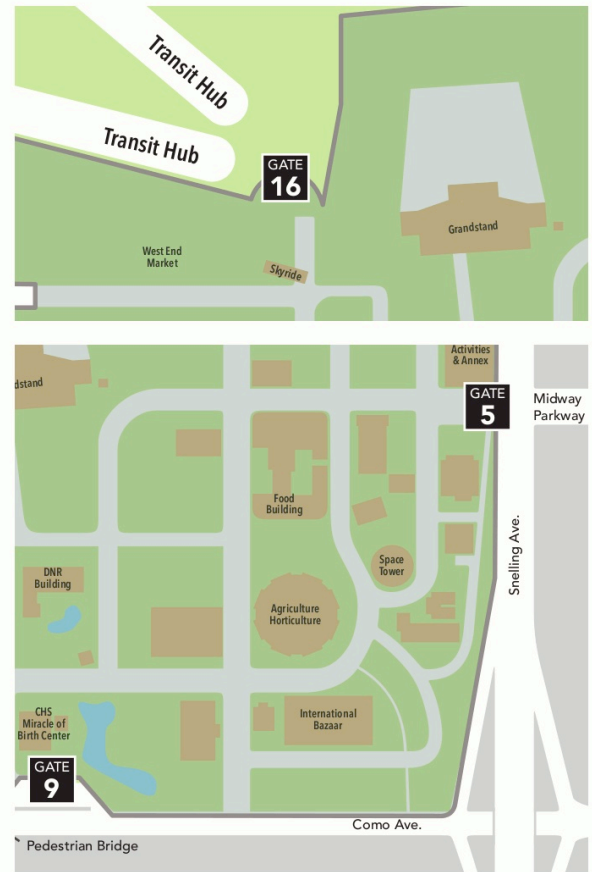

- 10** U of M Minneapolis Campus
 Various surface lots near Huntington Bank Stadium along 6th St. SE & 8th St. SE open at 8 a.m. daily.
 4th St. Ramp and Gold, Gateway and C58 lots open 4 p.m. weekdays and 8 a.m. weekends & Labor Day
 (All U of M lots are not available Thursday, Sept. 2)
 (For U of M Parking Lots Map, go to assets.mnstatefair.org/pdf/21-u-park-and-ride.pdf)
 (Wheelchair accessible buses subject to availability. Bike racks available at parking lots.)

Note: Parking at Roseville Area High School is not available this year.

PICK UP AND DROP OFF AT GATE 9

- 16** Oscar Johnson Arena
 1039 De Courcy Cir., St. Paul, 55108
 North of Energy Park Dr., east of Snelling Ave.
 (Exclusively wheelchair accessible parking for persons with disabilities and their companions)

- 1 Minnetonka: I-394 & Co. Rd. 73 Park & Ride, SW corner of I-394 & Co. Rd. 73
- 2 Bloomington: 28th Ave. Park & Ride (Note: No service at 82nd St. & 24th Ave. S. site)
- 3 Cottage Grove: Cottage Grove Park & Ride, along Hwy. 61 on W. Point Douglas Rd. between 80th St. & Jamaica Ave.

- 8 Eden Prairie: SouthWest Station, 13500 Technology Dr.
- 9 Chanhassen: SouthWest Village, Hwy. 212 & Hwy. 101
- 10 Chaska: East Creek Station, Hwy. 212 & Hwy. 41 (Weekends and Labor Day only)

For more transportation and parking options, go to mnstatefair.org.